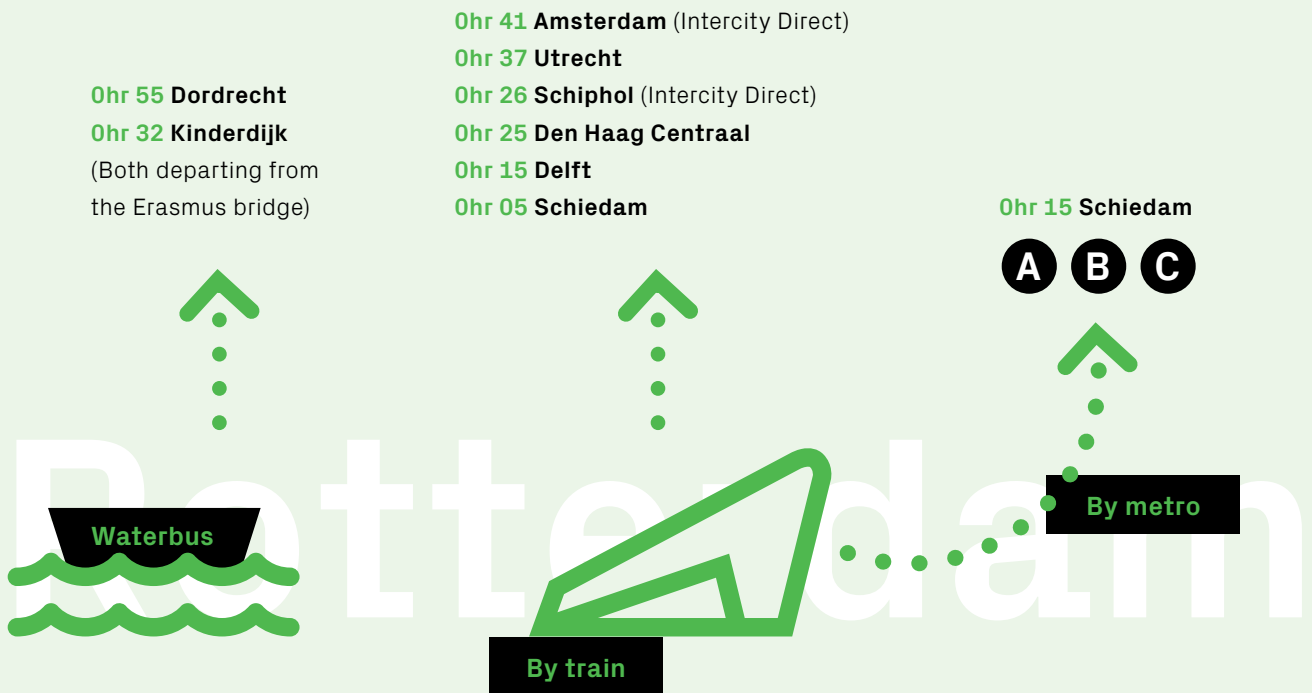

To popular nearby destinations

For more information

About Rotterdam: www.rotterdam.info
About our services: www.rotterdampartners.nl